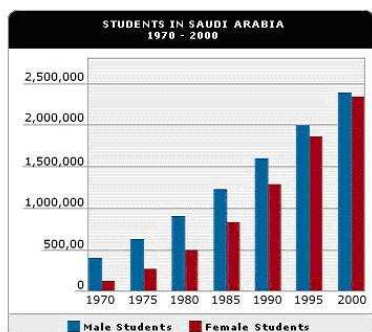

Grand Total of Teachers in all Districts in Saudi Arabia for the year 2006/2007

Type	Kindergarten	Elementary	Intermediate	Secondary	Special Ed.	Adult Ed. Elem.	Total
Day	0	89,305	44,433	33,332	5,186	0	172,256
Evening	0	0	0	0	0	0	0
H. Quran	0	5,127	2,510	846	0	0	8,483
Total	0	94,432	46,943	34,178	5,186	0	180,739
Day	4,595	97,581	48,190	39,930	1,880	0	192,176
Adult	0	0	512	220	0	11,419	12,151
H. Quran	0	6,289	2,706	1,379	0	0	10,374
Total	4,595	103,870	51,408	41,529	1,880	11,419	214,701

Grand Total of Schools in all Districts in Saudi Arabia for the year 2006/2007

Type	Kindergarten	Elementary	Intermediate	Secondary	Special Ed.	Adult Ed. Elem.	Total
Day	0	5,741	2,946	1,572	966	0	11,225
Evening	0	0	239	189	0	943	1,371
H. Quran	0	445	234	111	0	0	790
Total	0	6,186	3,419	1,872	966	943	13,386
Day	574	5,705	2,810	1,782	116	0	10,987
Adult	0	0	101	40	0	2,844	2,985
H. Quran	0	486	243	138	0	0	867
Total	574	6,191	3,154	1,960	116	2,844	14,839

Grand Total of Classes in all Districts in Saudi Arabia for the year 2006/2007

Type	Kindergarten	Elementary	Intermediate	Secondary	Special Ed.	Adult Ed. Elem.	Total
Day	0	53,998	19,704	14,101	2,927	0	90,730
Evening	0	0	807	842	0	1,881	3,530
H. Quran	0	3,234	1,031	396	0	0	4,661
Total	0	57,232	21,542	15,339	2,927	1,881	98,921
Day	1,780	50,267	17,775	14,512	674	0	85,008
Adult	0	0	254	119	0	7,740	8,113
H. Quran	0	3,543	958	537	0	0	5,038
Total	1,780	53,810	18,987	15,168	674	7,740	98,159

Source: Ministry of Education in Saudi Arabia website

Prepared by : Nazeeh Alothmany, Saudi Students House of Pittsburgh